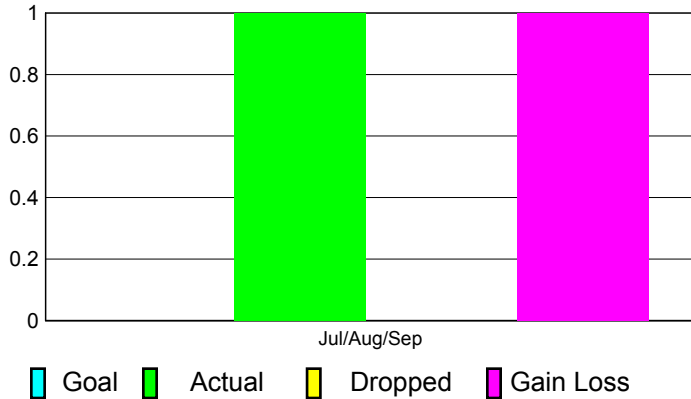

2011-2012 GMT Reports for District (or Undistricted) **District 306 B1**

GMT: **M NAGARAJAN**

Location: **REP OF SRI LANKA**

GMT CA: **6**

CLUBS

**Club Results
2011-2012**

**Clubs
2010-2011**

Month	New Club Goal	Actual New Clubs	Actual Dropped Clubs	Gain/Loss of Clubs	Gain/Loss of Clubs
Jul/Aug/Sep		1	0	1	0
Totals		1	0	1	0

Club Results 2011-2012

Goal, New, Dropped, Gain/Loss

Comparison of Club Gain/Loss

Current Year Compared to the Previous Year

YTD Status Quo Clubs 2011-2012

Status Quo Clubs Compared to Status Quo Members

MEMBERSHIP