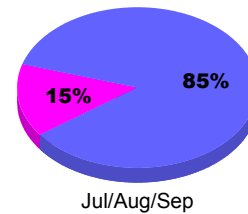

**Membership Results
2011-2012**

**Membership
2010-2011**

Month	Net Memb Goal	Actual New Memb	Actual Dropped Memb	Gain/Loss of Memb	Gain/Loss of Memb
Jul/Aug/Sep		67	-29	38	8
Totals		67	-29	38	8

Membership Results 2011-2012

Goal, New, Dropped, Gain/Loss

Comparison of Membership Gain/Loss

Current Year Compared to the Previous Year

Gender Comparison 2011-2012

Male Female